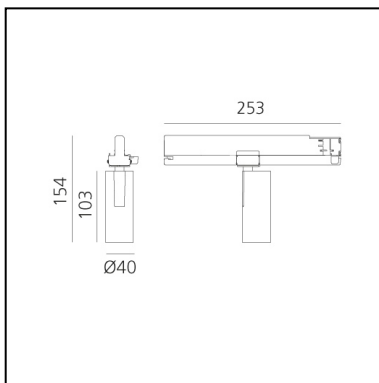

Vector Track 40 28° 4000K DALI White

Carlotta de Bevilacqua

DESCRIPTION

Three sizes with three different beam angles each (spot, flood, wide flood) obtained by means of refractive or hybrid optical units. Vector 55 track DALI zoom optic (22°-32°). Junction arm integrated in the spotlight's body to keep the barycentre aligned with the track and prevent any imbalance in possible suspension versions of the track. The junction allows 360° rotation and 90° tilting for maximum emission adjustment freedom. Vector 95 available only in track version. Version with compact 4-conductor (3p+n) adapter with hidden LED driver and not-dimmable phase selector.

IP20    Dimmerable: 

LUMINAIRE

- Watt: **10W**
- Delivered lumens output: **566lm**
- CCT: **4000K**
- Efficiency: **63%**
- Efficacy: **56.65lm/W**
- CRI: **90**
- Dimmable Typology: **Dali**

Notes

220/240Vac 50/60Hz Electronic ballast included.

PRODUCT CODE: AN05801

FEATURES

- Article Code: **AN05801**
- Colour: **White**
- Installation: **ProjectorTrack**
- Series: **Architectural Indoor**
- Environment: **Indoor**
- design by: **Carlotta de Bevilacqua**

DIMENSIONS

- Height: **cm 15.4**
- Diameter: **cm 4**
- Base Length: **cm 25.3**
- Inclination: **-90+90**
- Rotation: **360°**

SOURCES INCLUDED

- Category: **Led**
- Number: **1**
- Watt: **10W**
- Color temperature (K): **4000K**
- Color Tolerance: **MacAdam 3SDCM**
- Service Life: **L70 (6K) 50000h**