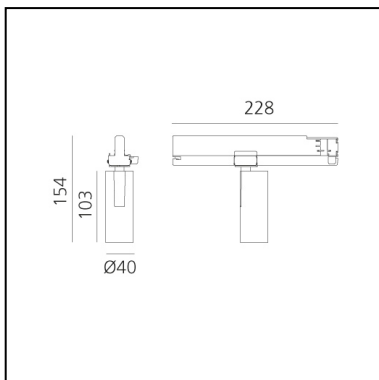

Vector Track 40 28° 4000K Undimmable Black

Carlotta de Bevilacqua

DESCRIPTION

Three sizes with three different beam angles each (spot, flood, wide flood) obtained by means of refractive or hybrid optical units. Vector 55 track DALI zoom optic (22°-32°). Junction arm integrated in the spotlight's body to keep the barycentre aligned with the track and prevent any imbalance in possible suspension versions of the track. The junction allows 360° rotation and 90° tilting for maximum emission adjustment freedom. Vector 95 available only in track version. Version with compact 4-conductor (3p+n) adapter with hidden LED driver and not-dimmable phase selector.

IP20   

LUMINAIRE

- Watt: **10W**
- Delivered lumens output: **566lm**
- CCT: **4000K**
- Efficiency: **63%**
- Efficacy: **56.65lm/W**
- CRI: **90**

Notes

220/240Vac 50/60Hz Electronic ballast included.

PRODUCT CODE: AN05304

FEATURES

- Article Code: **AN05304**
- Colour: **Black**
- Installation: **ProjectorTrack**
- Series: **Architectural Indoor**
- Environment: **Indoor**
- design by: **Carlotta de Bevilacqua**

DIMENSIONS

- Height: **cm 15.4**
- Diameter: **cm 4**
- Base Length: **cm 22.8**
- Inclination: **-90+90**
- Rotation: **360°**

SOURCES INCLUDED

- Category: **Led**
- Number: **1**
- Watt: **10W**
- Color temperature (K): **4000K**
- Color Tolerance: **MacAdam 3SDCM**
- Service Life: **L70 (6K) 50000h**