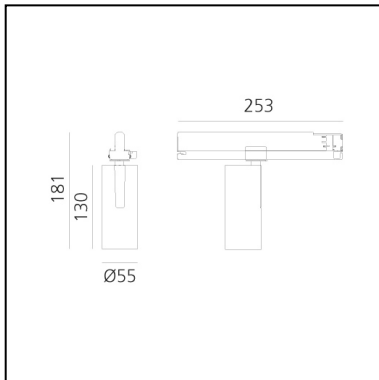

Vector Track 55 16° 2700K DALI Black

Carlotta de Bevilacqua

IP20    Dimmerable: 

LUMINAIRE

- Watt: **25W**
- Delivered lumens output: **1434lm**
- CCT: **2700K**
- Efficiency: **64%**
- Efficacy: **57.35lm/W**
- CRI: **90**
- Dimmable Typology: **Dali**

Notes

220/240Vac 50/60Hz Electronic ballast included.

DESCRIPTION

Three sizes with three different beam angles each (spot, flood, wide flood) obtained by means of refractive or hybrid optical units. Vector 55 track DALI zoom optic (22°-32°). Junction arm integrated in the spotlight's body to keep the barycentre aligned with the track and prevent any imbalance in possible suspension versions of the track. The junction allows 360° rotation and 90° tilting for maximum emission adjustment freedom. Vector 95 available only in track version. Version with compact 4-conductor (3p+n) adapter with hidden LED driver and not-dimmable phase selector.

PRODUCT CODE: AN11604

FEATURES

- Article Code: **AN11604**
- Colour: **Black**
- Installation: **ProjectorTrack**
- Series: **Architectural Indoor**
- Environment: **Indoor**
- design by: **Carlotta de Bevilacqua**

DIMENSIONS

- Height: **cm 18.1**
- Diameter: **cm 5.5**
- Base Length: **cm 25.3**
- Inclination: **-90+90**
- Rotation: **360°**

SOURCES INCLUDED

- Category: **Led**
- Number: **1**
- Watt: **25W**
- Color temperature (K): **2700K**