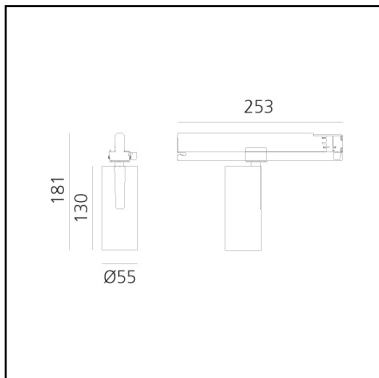

Vector Track 55 16° 2700K DALI

Brushed bronze

Carlotta de Bevilacqua

IP20    Dimmerable: 

LUMINAIRE

- Watt: **25W**
- Delivered lumens output: **1434lm**
- CCT: **2700K**
- Efficiency: **64%**
- Efficacy: **57.35lm/W**
- CRI: **90**
- Dimmable Typology: **Dali**

Notes

220/240Vac 50/60Hz Electronic ballast included.

DESCRIPTION

Three sizes with three different beam angles each (spot, flood, wide flood) obtained by means of refractive or hybrid optical units. Vector 55 track DALI zoom optic (22°-32°). Junction arm integrated in the spotlight's body to keep the barycentre aligned with the track and prevent any imbalance in possible suspension versions of the track. The junction allows 360° rotation and 90° tilting for maximum emission adjustment freedom. Vector 95 available only in track version. Version with compact 4-conductor (3p+n) adapter with hidden LED driver and not-dimmable phase selector.

DIMENSIONS

- Height: **cm 18.1**
- Diameter: **cm 5.5**
- Base Length: **cm 25.3**
- Inclination: **-90+90**
- Rotation: **360°**

SOURCES INCLUDED

- Category: **Led**
- Number: **1**
- Watt: **25W**
- Color temperature (K): **2700K**