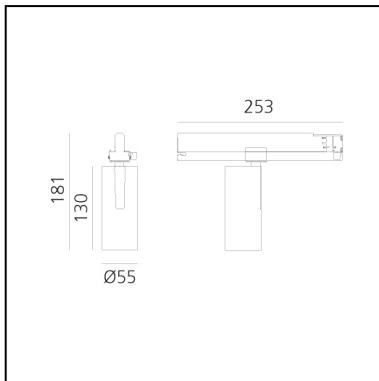

Vector Track 55 16° 2700K DALI

Brushed copper

Carlotta de Bevilacqua

IP20    Dimmerable: 

LUMINAIRE

- Watt: **25W**
- Delivered lumens output: **1434lm**
- CCT: **2700K**
- Efficiency: **64%**
- Efficacy: **57.35lm/W**
- CRI: **90**
- Dimmable Typology: **Dali**

Notes

220/240Vac 50/60Hz Electronic ballast included.

DESCRIPTION

Three sizes with three different beam angles each (spot, flood, wide flood) obtained by means of refractive or hybrid optical units. Vector 55 track DALI zoom optic (22°-32°). Junction arm integrated in the spotlight's body to keep the barycentre aligned with the track and prevent any imbalance in possible suspension versions of the track. The junction allows 360° rotation and 90° tilting for maximum emission adjustment freedom. Vector 95 available only in track version. Version with compact 4-conductor (3p+n) adapter with hidden LED driver and not-dimmable phase selector.

PRODUCT CODE: AN11618

FEATURES

- Article Code: **AN11618**
- Colour: **Brushed Copper**
- Installation: **ProjectorTrack**
- Series: **Architectural Indoor**
- Environment: **Indoor**
- design by: **Carlotta de Bevilacqua**

DIMENSIONS

- Height: **cm 18.1**
- Diameter: **cm 5.5**
- Base Length: **cm 25.3**
- Inclination: **-90+90**
- Rotation: **360°**

SOURCES INCLUDED

- Category: **Led**
- Number: **1**
- Watt: **25W**
- Color temperature (K): **2700K**