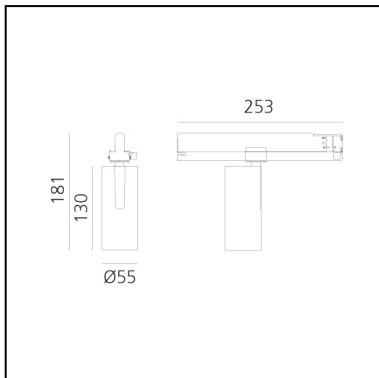

LUMINAIRE

- Watt: **25W**
- Delivered lumens output: **1434lm**
- CCT: **2700K**
- Efficiency: **64%**
- Efficacy: **57.35lm/W**
- CRI: **90**
- Dimmable Typology: **Dali**

Notes

220/240Vac 50/60Hz Electronic ballast included.

DESCRIPTION

Three sizes with three different beam angles each (spot, flood, wide flood) obtained by means of refractive or hybrid optical units. Vector 55 track DALI zoom optic (22°-32°). Junction arm integrated in the spotlight's body to keep the barycentre aligned with the track and prevent any imbalance in possible suspension versions of the track. The junction allows 360° rotation and 90° tilting for maximum emission adjustment freedom. Vector 95 available only in track version. Version with compact 4-conductor (3p+n) adapter with hidden LED driver and not-dimmable phase selector.

PRODUCT CODE: AN11615

FEATURES

- Article Code: **AN11615**
- Colour: **Brushed Silver**
- Installation: **ProjectorTrack**
- Series: **Architectural Indoor**
- Environment: **Indoor**
- design by: **Carlotta de Bevilacqua**

DIMENSIONS

- Height: **cm 18.1**
- Diameter: **cm 5.5**
- Base Length: **cm 25.3**
- Inclination: **-90+90**
- Rotation: **360°**

SOURCES INCLUDED

- Category: **Led**
- Number: **1**
- Watt: **25W**
- Color temperature (K): **2700K**