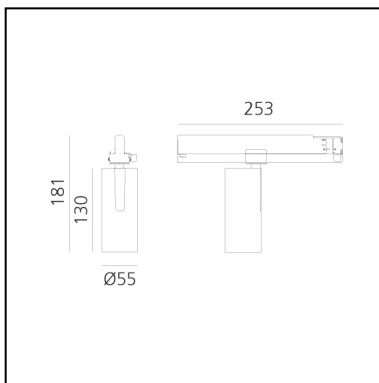

Vector Track 55 16° 2700K DALI White

Carlotta de Bevilacqua

IP20    Dimmerable: 

LUMINAIRE

- Watt: **25W**
- Delivered lumens output: **1434lm**
- CCT: **2700K**
- Efficiency: **64%**
- Efficacy: **57.35lm/W**
- CRI: **90**
- Dimmable Typology: **Dali**

Notes

220/240Vac 50/60Hz Electronic ballast included.

DESCRIPTION

Three sizes with three different beam angles each (spot, flood, wide flood) obtained by means of refractive or hybrid optical units. Vector 55 track DALI zoom optic (22°-32°). Junction arm integrated in the spotlight's body to keep the barycentre aligned with the track and prevent any imbalance in possible suspension versions of the track. The junction allows 360° rotation and 90° tilting for maximum emission adjustment freedom. Vector 95 available only in track version. Version with compact 4-conductor (3p+n) adapter with hidden LED driver and not-dimmable phase selector.

PRODUCT CODE: AN11601

FEATURES

- Article Code: **AN11601**
- Colour: **White**
- Installation: **ProjectorTrack**
- Series: **Architectural Indoor**
- Environment: **Indoor**
- design by: **Carlotta de Bevilacqua**

DIMENSIONS

- Height: **cm 18.1**
- Diameter: **cm 5.5**
- Base Length: **cm 25.3**
- Inclination: **-90+90**
- Rotation: **360°**

SOURCES INCLUDED

- Category: **Led**
- Number: **1**
- Watt: **25W**
- Color temperature (K): **2700K**