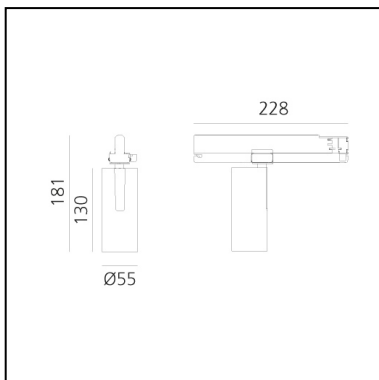

Vector Track 55 16° 2700K Undimmable Black

Carlotta de Bevilacqua

IP20   

LUMINAIRE

- Watt: **25W**
- Delivered lumens output: **1434lm**
- CCT: **2700K**
- Efficiency: **64%**
- Efficacy: **57.35lm/W**
- CRI: **90**

Notes

220/240Vac 50/60Hz Electronic ballast included.

DESCRIPTION

Three sizes with three different beam angles each (spot, flood, wide flood) obtained by means of refractive or hybrid optical units. Vector 55 track DALI zoom optic (22°-32°). Junction arm integrated in the spotlight's body to keep the barycentre aligned with the track and prevent any imbalance in possible suspension versions of the track. The junction allows 360° rotation and 90° tilting for maximum emission adjustment freedom. Vector 95 available only in track version. Version with compact 4-conductor (3p+n) adapter with hidden LED driver and not-dimmable phase selector.

DIMENSIONS

- Height: **cm 18.1**
- Diameter: **cm 5.5**
- Base Length: **cm 16.2**
- Inclination: **-90+90**
- Rotation: **360°**

SOURCES INCLUDED

- Category: **Led**
- Number: **1**
- Watt: **25W**
- Color temperature (K): **2700K**