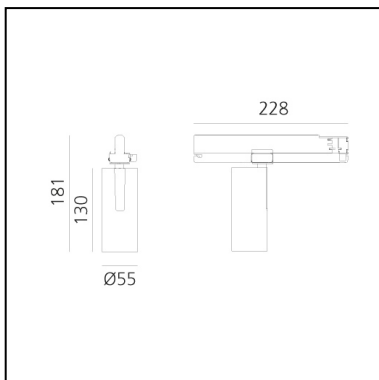

Vector Track 55 16° 2700K Undimmable Brushed bronze

Carlotta de Bevilacqua

IP20   

LUMINAIRE

- Watt: **25W**
- Delivered lumens output: **1434lm**
- CCT: **2700K**
- Efficiency: **64%**
- Efficacy: **57.35lm/W**
- CRI: **90**

Notes

220/240Vac 50/60Hz Electronic ballast included.

DESCRIPTION

Three sizes with three different beam angles each (spot, flood, wide flood) obtained by means of refractive or hybrid optical units. Vector 55 track DALI zoom optic (22°-32°). Junction arm integrated in the spotlight's body to keep the barycentre aligned with the track and prevent any imbalance in possible suspension versions of the track. The junction allows 360° rotation and 90° tilting for maximum emission adjustment freedom. Vector 95 available only in track version. Version with compact 4-conductor (3p+n) adapter with hidden LED driver and not-dimmable phase selector.

DIMENSIONS

- Height: **cm 18.1**
- Diameter: **cm 5.5**
- Base Length: **cm 16.2**
- Inclination: **-90+90**
- Rotation: **360°**

SOURCES INCLUDED

- Category: **Led**
- Number: **1**
- Watt: **25W**
- Color temperature (K): **2700K**