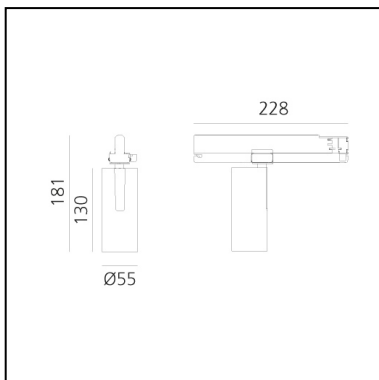

Vector Track 55 16° 2700K Undimmable Brushed silver

Carlotta de Bevilacqua

IP20   

LUMINAIRE

- Watt: **25W**
- Delivered lumens output: **1434lm**
- CCT: **2700K**
- Efficiency: **64%**
- Efficacy: **57.35lm/W**
- CRI: **90**

Notes

220/240Vac 50/60Hz Electronic ballast included.

DESCRIPTION

Three sizes with three different beam angles each (spot, flood, wide flood) obtained by means of refractive or hybrid optical units. Vector 55 track DALI zoom optic (22°-32°). Junction arm integrated in the spotlight's body to keep the barycentre aligned with the track and prevent any imbalance in possible suspension versions of the track. The junction allows 360° rotation and 90° tilting for maximum emission adjustment freedom. Vector 95 available only in track version. Version with compact 4-conductor (3p+n) adapter with hidden LED driver and not-dimmable phase selector.

DIMENSIONS

- Height: **cm 18.1**
- Diameter: **cm 5.5**
- Base Length: **cm 16.2**
- Inclination: **-90+90**
- Rotation: **360°**

SOURCES INCLUDED

- Category: **Led**
- Number: **1**
- Watt: **25W**
- Color temperature (K): **2700K**