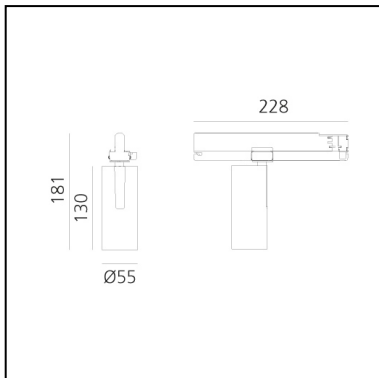

## LUMINAIRE

- Watt: **25W**
- Delivered lumens output: **1434lm**
- CCT: **2700K**
- Efficiency: **64%**
- Efficacy: **57.35lm/W**
- CRI: **90**

## DESCRIPTION

Three sizes with three different beam angles each (spot, flood, wide flood) obtained by means of refractive or hybrid optical units. Vector 55 track DALI zoom optic (22°-32°). Junction arm integrated in the spotlight's body to keep the barycentre aligned with the track and prevent any imbalance in possible suspension versions of the track. The junction allows 360° rotation and 90° tilting for maximum emission adjustment freedom. Vector 95 available only in track version. Version with compact 4-conductor (3p+n) adapter with hidden LED driver and not-dimmable phase selector.

## DIMENSIONS

- Height: **cm 18.1**
- Diameter: **cm 5.5**
- Base Length: **cm 16.2**
- Inclination: **-90+90**
- Rotation: **360°**