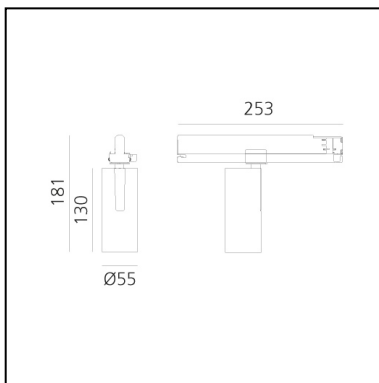

Vector Track 55 16° 3000K DALI Black

Carlotta de Bevilacqua

IP20    Dimmerable: 

LUMINAIRE

- Watt: **25W**
- Delivered lumens output: **1492lm**
- CCT: **3000K**
- Efficiency: **64%**
- Efficacy: **59.69lm/W**
- CRI: **90**
- Dimmable Typology: **Dali**

Notes

220/240Vac 50/60Hz Electronic ballast included.

DESCRIPTION

Three sizes with three different beam angles each (spot, flood, wide flood) obtained by means of refractive or hybrid optical units. Vector 55 track DALI zoom optic (22°-32°). Junction arm integrated in the spotlight's body to keep the barycentre aligned with the track and prevent any imbalance in possible suspension versions of the track. The junction allows 360° rotation and 90° tilting for maximum emission adjustment freedom. Vector 95 available only in track version. Version with compact 4-conductor (3p+n) adapter with hidden LED driver and not-dimmable phase selector.

PRODUCT CODE: AN10604

FEATURES

- Article Code: **AN10604**
- Colour: **Black**
- Installation: **ProjectorTrack**
- Series: **Architectural Indoor**
- Environment: **Indoor**
- design by: **Carlotta de Bevilacqua**

DIMENSIONS

- Height: **cm 18.1**
- Diameter: **cm 5.5**
- Base Length: **cm 25.3**
- Inclination: **-90+90**
- Rotation: **360°**

SOURCES INCLUDED

- Category: **Led**
- Number: **1**
- Watt: **26W**
- Color temperature (K): **3000K**
- CRI: **90**
- Color Tolerance: **MacAdam 3SDCM**
- Service Life: **L80 (9K) > 50000h**