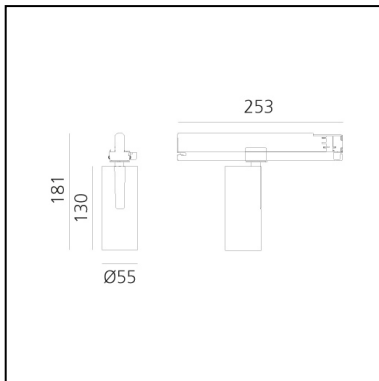

LUMINAIRE

- Watt: **25W**
- Delivered lumens output: **1492lm**
- CCT: **3000K**
- Efficiency: **64%**
- Efficacy: **59.69lm/W**
- CRI: **90**
- Dimmable Typology: **Dali**

Notes

220/240Vac 50/60Hz Electronic ballast included.

DESCRIPTION

Three sizes with three different beam angles each (spot, flood, wide flood) obtained by means of refractive or hybrid optical units. Vector 55 track DALI zoom optic (22°-32°). Junction arm integrated in the spotlight's body to keep the barycentre aligned with the track and prevent any imbalance in possible suspension versions of the track. The junction allows 360° rotation and 90° tilting for maximum emission adjustment freedom. Vector 95 available only in track version. Version with compact 4-conductor (3p+n) adapter with hidden LED driver and not-dimmable phase selector.

PRODUCT CODE: AN10620

FEATURES

- Article Code: **AN10620**
- Colour: **Brushed Bronze**
- Installation: **ProjectorTrack**
- Series: **Architectural Indoor**
- Environment: **Indoor**
- design by: **Carlotta de Bevilacqua**

DIMENSIONS

- Height: **cm 18.1**
- Diameter: **cm 5.5**
- Base Length: **cm 25.3**
- Inclination: **-90+90**
- Rotation: **360°**

SOURCES INCLUDED

- Category: **Led**
- Number: **1**
- Watt: **26W**
- Color temperature (K): **3000K**
- CRI: **90**
- Color Tolerance: **MacAdam 3SDCM**
- Service Life: **L80 (9K) > 50000h**