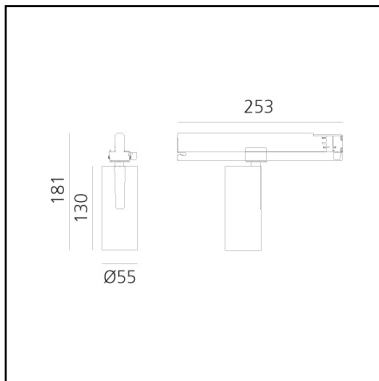

Vector Track 55 16° 3000K DALI

Brushed copper

Carlotta de Bevilacqua

IP20    Dimmerable: 

LUMINAIRE

- Watt: **25W**
- Delivered lumens output: **1492lm**
- CCT: **3000K**
- Efficiency: **64%**
- Efficacy: **59.69lm/W**
- CRI: **90**
- Dimmable Typology: **Dali**

Notes

220/240Vac 50/60Hz Electronic ballast included.

DESCRIPTION

Three sizes with three different beam angles each (spot, flood, wide flood) obtained by means of refractive or hybrid optical units. Vector 55 track DALI zoom optic (22°-32°). Junction arm integrated in the spotlight's body to keep the barycentre aligned with the track and prevent any imbalance in possible suspension versions of the track. The junction allows 360° rotation and 90° tilting for maximum emission adjustment freedom. Vector 95 available only in track version. Version with compact 4-conductor (3p+n) adapter with hidden LED driver and not-dimmable phase selector.

PRODUCT CODE: AN10618

FEATURES

- Article Code: **AN10618**
- Colour: **Brushed Copper**
- Installation: **Track**
- Series: **Architectural Indoor**
- Environment: **Indoor**
- design by: **Carlotta de Bevilacqua**

DIMENSIONS

- Height: **cm 18.1**
- Diameter: **cm 5.5**
- Base Length: **cm 25.3**
- Inclination: **-90+90**
- Rotation: **360°**

SOURCES INCLUDED

- Category: **Led**
- Number: **1**
- Watt: **26W**
- Color temperature (K): **3000K**
- CRI: **90**
- Color Tolerance: **MacAdam 3SDCM**
- Service Life: **L80 (9K) > 50000h**