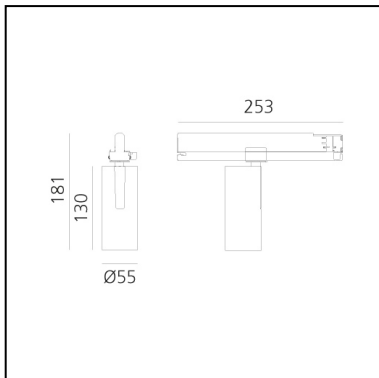

Vector Track 55 16° 3000K DALI

Brushed silver

Carlotta de Bevilacqua

IP20    Dimmerable: 

LUMINAIRE

- Watt: **25W**
- Delivered lumens output: **1492lm**
- CCT: **3000K**
- Efficiency: **64%**
- Efficacy: **59.69lm/W**
- CRI: **90**
- Dimmable Typology: **Dali**

Notes

220/240Vac 50/60Hz Electronic ballast included.

DESCRIPTION

Three sizes with three different beam angles each (spot, flood, wide flood) obtained by means of refractive or hybrid optical units. Vector 55 track DALI zoom optic (22°-32°). Junction arm integrated in the spotlight's body to keep the barycentre aligned with the track and prevent any imbalance in possible suspension versions of the track. The junction allows 360° rotation and 90° tilting for maximum emission adjustment freedom. Vector 95 available only in track version. Version with compact 4-conductor (3p+n) adapter with hidden LED driver and not-dimmable phase selector.

DIMENSIONS

- Height: **cm 18.1**
- Diameter: **cm 5.5**
- Base Length: **cm 25.3**
- Inclination: **-90+90**
- Rotation: **360°**

SOURCES INCLUDED

- Category: **Led**
- Number: **1**
- Watt: **26W**
- Color temperature (K): **3000K**
- CRI: **90**
- Color Tolerance: **MacAdam 3SDCM**
- Service Life: **L80 (9K) > 50000h**