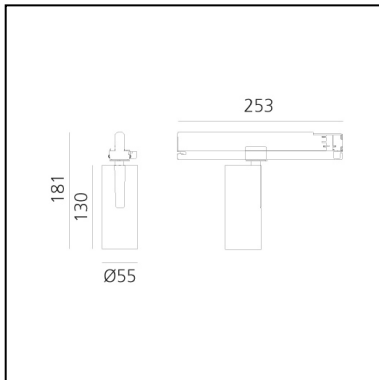

Vector Track 55 16° 3000K DALI White

Carlotta de Bevilacqua

IP20    Dimmerable: 

LUMINAIRE

- Watt: **25W**
- Delivered lumens output: **1492lm**
- CCT: **3000K**
- Efficiency: **64%**
- Efficacy: **59.69lm/W**
- CRI: **90**
- Dimmable Typology: **Dali**

Notes

220/240Vac 50/60Hz Electronic ballast included.

DESCRIPTION

Three sizes with three different beam angles each (spot, flood, wide flood) obtained by means of refractive or hybrid optical units. Vector 55 track DALI zoom optic (22°-32°). Junction arm integrated in the spotlight's body to keep the barycentre aligned with the track and prevent any imbalance in possible suspension versions of the track. The junction allows 360° rotation and 90° tilting for maximum emission adjustment freedom. Vector 95 available only in track version. Version with compact 4-conductor (3p+n) adapter with hidden LED driver and not-dimmable phase selector.

PRODUCT CODE: AN10601

FEATURES

- Article Code: **AN10601**
- Colour: **White**
- Installation: **ProjectorTrack**
- Series: **Architectural Indoor**
- Environment: **Indoor**
- design by: **Carlotta de Bevilacqua**

DIMENSIONS

- Height: **cm 18.1**
- Diameter: **cm 5.5**
- Base Length: **cm 25.3**
- Inclination: **-90+90**
- Rotation: **360°**

SOURCES INCLUDED

- Category: **Led**
- Number: **1**
- Watt: **26W**
- Color temperature (K): **3000K**
- CRI: **90**
- Color Tolerance: **MacAdam 3SDCM**
- Service Life: **L80 (9K) > 50000h**