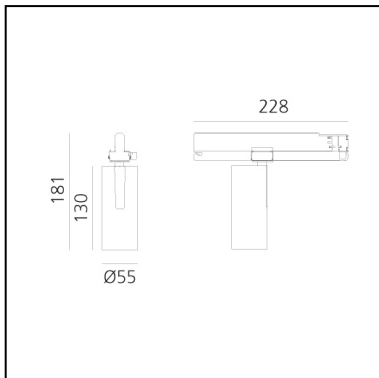

Vector Track 55 16° 3000K Undimmable Black

Carlotta de Bevilacqua

IP20   

LUMINAIRE

- Watt: **25W**
- Delivered lumens output: **1492lm**
- CCT: **3000K**
- Efficiency: **64%**
- Efficacy: **59.69lm/W**
- CRI: **90**

Notes

220/240Vac 50/60Hz Electronic ballast included.

DESCRIPTION

Three sizes with three different beam angles each (spot, flood, wide flood) obtained by means of refractive or hybrid optical units. Vector 55 track DALI zoom optic (22°-32°). Junction arm integrated in the spotlight's body to keep the barycentre aligned with the track and prevent any imbalance in possible suspension versions of the track. The junction allows 360° rotation and 90° tilting for maximum emission adjustment freedom. Vector 95 available only in track version. Version with compact 4-conductor (3p+n) adapter with hidden LED driver and not-dimmable phase selector.

PRODUCT CODE: AN10104

FEATURES

- Article Code: **AN10104**
- Colour: **Black**
- Installation: **ProjectorTrack**
- Series: **Architectural Indoor**
- Environment: **Indoor**
- design by: **Carlotta de Bevilacqua**

DIMENSIONS

- Height: **cm 18.1**
- Diameter: **cm 5.5**
- Base Length: **cm 16.2**
- Inclination: **-90+90**
- Rotation: **360°**

SOURCES INCLUDED

- Category: **Led**
- Number: **1**
- Watt: **26W**
- Color temperature (K): **3000K**
- CRI: **90**
- Color Tolerance: **MacAdam 3SDCM**
- Service Life: **L80 (9K) > 50000h**