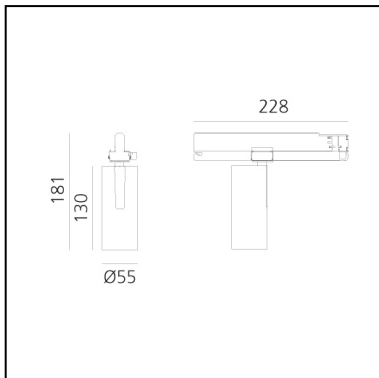

Vector Track 55 16° 3000K Undimmable Brushed bronze

Carlotta de Bevilacqua

IP20   

LUMINAIRE

- Watt: **25W**
- Delivered lumens output: **1492lm**
- CCT: **3000K**
- Efficiency: **64%**
- Efficacy: **59.69lm/W**
- CRI: **90**

Notes

220/240Vac 50/60Hz Electronic ballast included.

DESCRIPTION

Three sizes with three different beam angles each (spot, flood, wide flood) obtained by means of refractive or hybrid optical units. Vector 55 track DALI zoom optic (22°-32°). Junction arm integrated in the spotlight's body to keep the barycentre aligned with the track and prevent any imbalance in possible suspension versions of the track. The junction allows 360° rotation and 90° tilting for maximum emission adjustment freedom. Vector 95 available only in track version. Version with compact 4-conductor (3p+n) adapter with hidden LED driver and not-dimmable phase selector.

PRODUCT CODE: AN10120

FEATURES

- Article Code: **AN10120**
- Colour: **Brushed Bronze**
- Installation: **ProjectorTrack**
- Series: **Architectural Indoor**
- Environment: **Indoor**
- design by: **Carlotta de Bevilacqua**

DIMENSIONS

- Height: **cm 18.1**
- Diameter: **cm 5.5**
- Base Length: **cm 16.2**
- Inclination: **-90+90**
- Rotation: **360°**

SOURCES INCLUDED

- Category: **Led**
- Number: **1**
- Watt: **26W**
- Color temperature (K): **3000K**
- CRI: **90**
- Color Tolerance: **MacAdam 3SDCM**
- Service Life: **L80 (9K) > 50000h**