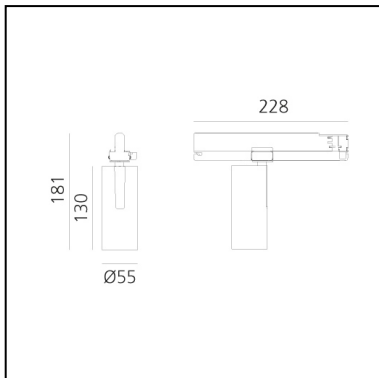

Vector Track 55 16° 3000K Undimmable Brushed silver

Carlotta de Bevilacqua

IP20   

LUMINAIRE

- Watt: **25W**
- Delivered lumens output: **1492lm**
- CCT: **3000K**
- Efficiency: **64%**
- Efficacy: **59.69lm/W**
- CRI: **90**

Notes

220/240Vac 50/60Hz Electronic ballast included.

DESCRIPTION

Three sizes with three different beam angles each (spot, flood, wide flood) obtained by means of refractive or hybrid optical units. Vector 55 track DALI zoom optic (22°-32°). Junction arm integrated in the spotlight's body to keep the barycentre aligned with the track and prevent any imbalance in possible suspension versions of the track. The junction allows 360° rotation and 90° tilting for maximum emission adjustment freedom. Vector 95 available only in track version. Version with compact 4-conductor (3p+n) adapter with hidden LED driver and not-dimmable phase selector.

PRODUCT CODE: AN10115

FEATURES

- Article Code: **AN10115**
- Colour: **Brushed Silver**
- Installation: **ProjectorTrack**
- Series: **Architectural Indoor**
- Environment: **Indoor**
- design by: **Carlotta de Bevilacqua**

DIMENSIONS

- Height: **cm 18.1**
- Diameter: **cm 5.5**
- Base Length: **cm 16.2**
- Inclination: **-90+90**
- Rotation: **360°**

SOURCES INCLUDED

- Category: **Led**
- Number: **1**
- Watt: **26W**
- Color temperature (K): **3000K**
- CRI: **90**
- Color Tolerance: **MacAdam 3SDCM**
- Service Life: **L80 (9K) > 50000h**