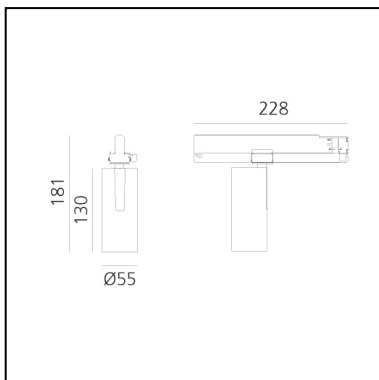

Vector Track 55 16° 3000K Undimmable White

Carlotta de Bevilacqua

IP20   

LUMINAIRE

- Watt: **25W**
- Delivered lumens output: **1492lm**
- CCT: **3000K**
- Efficiency: **64%**
- Efficacy: **59.69lm/W**
- CRI: **90**

Notes

220/240Vac 50/60Hz Electronic ballast included.

DESCRIPTION

Three sizes with three different beam angles each (spot, flood, wide flood) obtained by means of refractive or hybrid optical units. Vector 55 track DALI zoom optic (22°-32°). Junction arm integrated in the spotlight's body to keep the barycentre aligned with the track and prevent any imbalance in possible suspension versions of the track. The junction allows 360° rotation and 90° tilting for maximum emission adjustment freedom. Vector 95 available only in track version. Version with compact 4-conductor (3p+n) adapter with hidden LED driver and not-dimmable phase selector.

PRODUCT CODE: AN10101

FEATURES

- Article Code: **AN10101**
- Colour: **White**
- Installation: **ProjectorTrack**
- Series: **Architectural Indoor**
- Environment: **Indoor**
- design by: **Carlotta de Bevilacqua**

DIMENSIONS

- Height: **cm 18.1**
- Diameter: **cm 5.5**
- Base Length: **cm 16.2**
- Inclination: **-90+90**
- Rotation: **360°**

SOURCES INCLUDED

- Category: **Led**
- Number: **1**
- Watt: **26W**
- Color temperature (K): **3000K**
- CRI: **90**
- Color Tolerance: **MacAdam 3SDCM**
- Service Life: **L80 (9K) > 50000h**