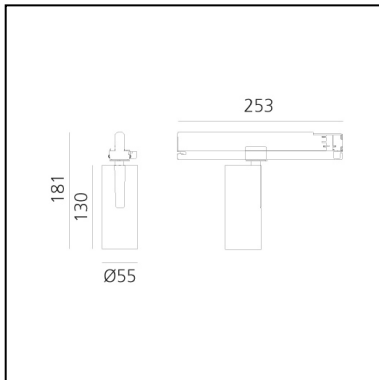

Vector Track 55 16° 4000K DALI Black

Carlotta de Bevilacqua

IP20    Dimmerable: 

LUMINAIRE

- Watt: **25W**
- Delivered lumens output: **1516lm**
- CCT: **4000K**
- Efficiency: **64%**
- Efficacy: **60.63lm/W**
- CRI: **90**
- Dimmable Typology: **Dali**

Notes

220/240Vac 50/60Hz Electronic ballast included.

DESCRIPTION

Three sizes with three different beam angles each (spot, flood, wide flood) obtained by means of refractive or hybrid optical units. Vector 55 track DALI zoom optic (22°-32°). Junction arm integrated in the spotlight's body to keep the barycentre aligned with the track and prevent any imbalance in possible suspension versions of the track. The junction allows 360° rotation and 90° tilting for maximum emission adjustment freedom. Vector 95 available only in track version. Version with compact 4-conductor (3p+n) adapter with hidden LED driver and not-dimmable phase selector.

PRODUCT CODE: AN15604

FEATURES

- Article Code: **AN15604**
- Colour: **Black**
- Installation: **ProjectorTrack**
- Series: **Architectural Indoor**
- Environment: **Indoor**
- design by: **Carlotta de Bevilacqua**

DIMENSIONS

- Height: **cm 18.1**
- Diameter: **cm 5.5**
- Base Length: **cm 25.3**
- Inclination: **-90+90**
- Rotation: **360°**

SOURCES INCLUDED

- Category: **Led**
- Number: **1**
- Watt: **25W**
- Color temperature (K): **4000K**