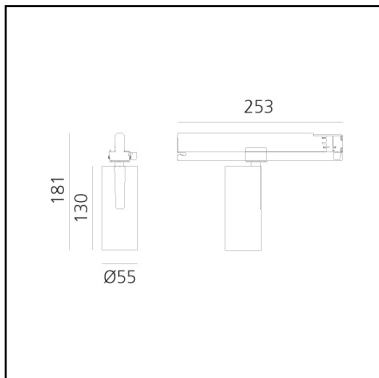

Vector Track 55 16° 4000K DALI Brushed Bronze

Carlotta de Bevilacqua

IP20    Dimmerable: 

LUMINAIRE

- Watt: **25W**
- Delivered lumens output: **1516lm**
- CCT: **4000K**
- Efficiency: **64%**
- Efficacy: **60.63lm/W**
- CRI: **90**
- Dimmable Typology: **Dali**

Notes

220/240Vac 50/60Hz Electronic ballast included.

DESCRIPTION

Three sizes with three different beam angles each (spot, flood, wide flood) obtained by means of refractive or hybrid optical units. Vector 55 track DALI zoom optic (22°-32°). Junction arm integrated in the spotlight's body to keep the barycentre aligned with the track and prevent any imbalance in possible suspension versions of the track. The junction allows 360° rotation and 90° tilting for maximum emission adjustment freedom. Vector 95 available only in track version. Version with compact 4-conductor (3p+n) adapter with hidden LED driver and not-dimmable phase selector.

DIMENSIONS

- Height: **cm 18.1**
- Diameter: **cm 5.5**
- Base Length: **cm 25.3**
- Inclination: **-90+90**
- Rotation: **360°**

SOURCES INCLUDED

- Category: **Led**
- Number: **1**
- Watt: **25W**
- Color temperature (K): **4000K**