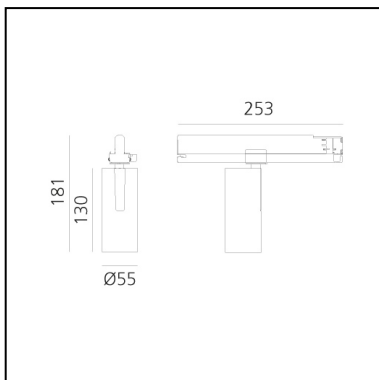

## LUMINAIRE

- Watt: **25W**
- Delivered lumens output: **1516lm**
- CCT: **4000K**
- Efficiency: **64%**
- Efficacy: **60.63lm/W**
- CRI: **90**
- Dimmable Typology: **Dali**

## DESCRIPTION

Three sizes with three different beam angles each (spot, flood, wide flood) obtained by means of refractive or hybrid optical units. Vector 55 track DALI zoom optic (22°-32°). Junction arm integrated in the spotlight's body to keep the barycentre aligned with the track and prevent any imbalance in possible suspension versions of the track. The junction allows 360° rotation and 90° tilting for maximum emission adjustment freedom. Vector 95 available only in track version. Version with compact 4-conductor (3p+n) adapter with hidden LED driver and not-dimmable phase selector.

## DIMENSIONS

- Height: **cm 18.1**
- Diameter: **cm 5.5**
- Base Length: **cm 25.3**
- Inclination: **-90+90**
- Rotation: **360°**