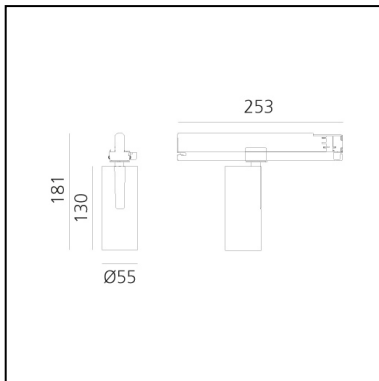

Vector Track 55 16° 4000K DALI Brushed Silver

Carlotta de Bevilacqua

IP20    Dimmerable: 

LUMINAIRE

- Watt: **25W**
- Delivered lumens output: **1516lm**
- CCT: **4000K**
- Efficiency: **64%**
- Efficacy: **60.63lm/W**
- CRI: **90**
- Dimmable Typology: **Dali**

Notes

220/240Vac 50/60Hz Electronic ballast included.

DESCRIPTION

Three sizes with three different beam angles each (spot, flood, wide flood) obtained by means of refractive or hybrid optical units. Vector 55 track DALI zoom optic (22°-32°). Junction arm integrated in the spotlight's body to keep the barycentre aligned with the track and prevent any imbalance in possible suspension versions of the track. The junction allows 360° rotation and 90° tilting for maximum emission adjustment freedom. Vector 95 available only in track version. Version with compact 4-conductor (3p+n) adapter with hidden LED driver and not-dimmable phase selector.

DIMENSIONS

- Height: **cm 18.1**
- Diameter: **cm 5.5**
- Base Length: **cm 25.3**
- Inclination: **-90+90**
- Rotation: **360°**

SOURCES INCLUDED

- Category: **Led**
- Number: **1**
- Watt: **25W**
- Color temperature (K): **4000K**