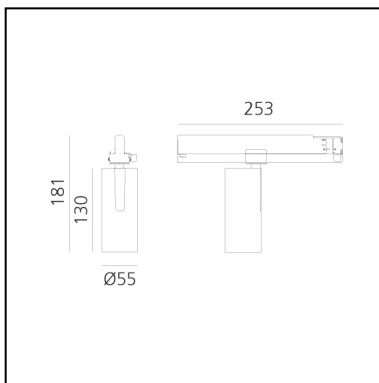

## LUMINAIRE

- Watt: **25W**
- Delivered lumens output: **1516lm**
- CCT: **4000K**
- Efficiency: **64%**
- Efficacy: **60.63lm/W**
- CRI: **90**
- Dimmable Typology: **Dali**

## DESCRIPTION

Three sizes with three different beam angles each (spot, flood, wide flood) obtained by means of refractive or hybrid optical units. Vector 55 track DALI zoom optic (22°-32°). Junction arm integrated in the spotlight's body to keep the barycentre aligned with the track and prevent any imbalance in possible suspension versions of the track. The junction allows 360° rotation and 90° tilting for maximum emission adjustment freedom. Vector 95 available only in track version. Version with compact 4-conductor (3p+n) adapter with hidden LED driver and not-dimmable phase selector.

## DIMENSIONS

- Height: **cm 18.1**
- Diameter: **cm 5.5**
- Base Length: **cm 25.3**
- Inclination: **-90+90**
- Rotation: **360°**