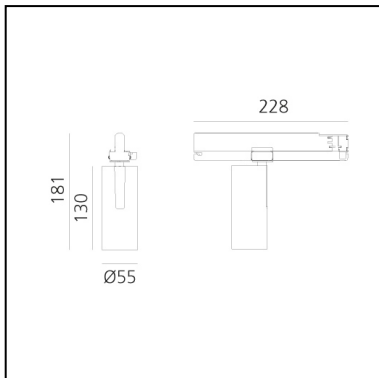

Vector Track 55 16° 4000K Undimmable Black

Carlotta de Bevilacqua

IP20   

LUMINAIRE

- Watt: **25W**
- Delivered lumens output: **1516lm**
- CCT: **4000K**
- Efficiency: **64%**
- Efficacy: **60.63lm/W**
- CRI: **90**

Notes

220/240Vac 50/60Hz Electronic ballast included.

DESCRIPTION

Three sizes with three different beam angles each (spot, flood, wide flood) obtained by means of refractive or hybrid optical units. Vector 55 track DALI zoom optic (22°-32°). Junction arm integrated in the spotlight's body to keep the barycentre aligned with the track and prevent any imbalance in possible suspension versions of the track. The junction allows 360° rotation and 90° tilting for maximum emission adjustment freedom. Vector 95 available only in track version. Version with compact 4-conductor (3p+n) adapter with hidden LED driver and not-dimmable phase selector.

DIMENSIONS

- Height: **cm 18.1**
- Diameter: **cm 5.5**
- Base Length: **cm 16.2**
- Inclination: **-90+90**
- Rotation: **360°**

SOURCES INCLUDED

- Category: **Led**
- Number: **1**
- Watt: **25W**
- Color temperature (K): **4000K**