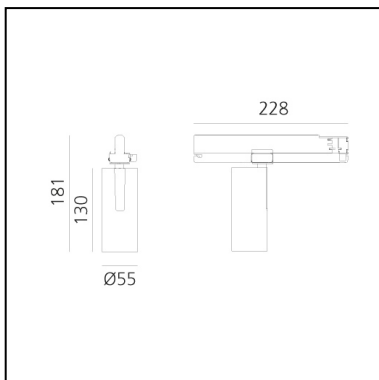

Vector Track 55 16° 4000K Undimmable Brushed Bronze

Carlotta de Bevilacqua

IP20   

LUMINAIRE

- Watt: **25W**
- Delivered lumens output: **1516lm**
- CCT: **4000K**
- Efficiency: **64%**
- Efficacy: **60.63lm/W**
- CRI: **90**

Notes

220/240Vac 50/60Hz Electronic ballast included.

DESCRIPTION

Three sizes with three different beam angles each (spot, flood, wide flood) obtained by means of refractive or hybrid optical units. Vector 55 track DALI zoom optic (22°-32°). Junction arm integrated in the spotlight's body to keep the barycentre aligned with the track and prevent any imbalance in possible suspension versions of the track. The junction allows 360° rotation and 90° tilting for maximum emission adjustment freedom. Vector 95 available only in track version. Version with compact 4-conductor (3p+n) adapter with hidden LED driver and not-dimmable phase selector.

DIMENSIONS

- Height: **cm 18.1**
- Diameter: **cm 5.5**
- Base Length: **cm 16.2**
- Inclination: **-90+90**
- Rotation: **360°**

SOURCES INCLUDED

- Category: **Led**
- Number: **1**
- Watt: **25W**
- Color temperature (K): **4000K**