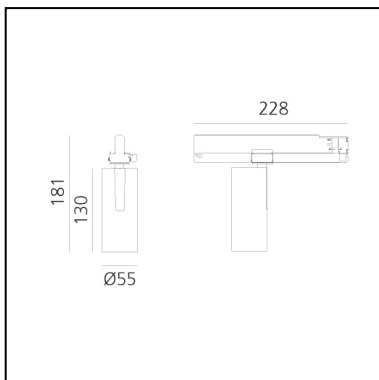

Vector Track 55 16° 4000K Undimmable Brushed Silver

Carlotta de Bevilacqua

IP20   

LUMINAIRE

- Watt: **25W**
- Delivered lumens output: **1516lm**
- CCT: **4000K**
- Efficiency: **64%**
- Efficacy: **60.63lm/W**
- CRI: **90**

Notes

220/240Vac 50/60Hz Electronic ballast included.

DESCRIPTION

Three sizes with three different beam angles each (spot, flood, wide flood) obtained by means of refractive or hybrid optical units. Vector 55 track DALI zoom optic (22°-32°). Junction arm integrated in the spotlight's body to keep the barycentre aligned with the track and prevent any imbalance in possible suspension versions of the track. The junction allows 360° rotation and 90° tilting for maximum emission adjustment freedom. Vector 95 available only in track version. Version with compact 4-conductor (3p+n) adapter with hidden LED driver and not-dimmable phase selector.

DIMENSIONS

- Height: **cm 18.1**
- Diameter: **cm 5.5**
- Base Length: **cm 16.2**
- Inclination: **-90+90**
- Rotation: **360°**

SOURCES INCLUDED

- Category: **Led**
- Number: **1**
- Watt: **25W**
- Color temperature (K): **4000K**