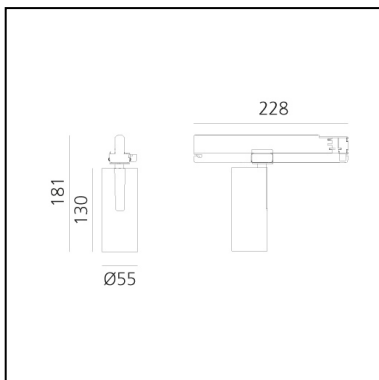

LUMINAIRE

- Watt: **25W**
- Delivered lumens output: **1516lm**
- CCT: **4000K**
- Efficiency: **64%**
- Efficacy: **60.63lm/W**
- CRI: **90**

Notes

220/240Vac 50/60Hz Electronic ballast included.

DESCRIPTION

Three sizes with three different beam angles each (spot, flood, wide flood) obtained by means of refractive or hybrid optical units. Vector 55 track DALI zoom optic (22°-32°). Junction arm integrated in the spotlight's body to keep the barycentre aligned with the track and prevent any imbalance in possible suspension versions of the track. The junction allows 360° rotation and 90° tilting for maximum emission adjustment freedom. Vector 95 available only in track version. Version with compact 4-conductor (3p+n) adapter with hidden LED driver and not-dimmable phase selector.

PRODUCT CODE: AN15101

FEATURES

- Article Code: **AN15101**
- Colour: **White**
- Installation: **ProjectorTrack**
- Series: **Architectural Indoor**
- Environment: **Indoor**
- design by: **Carlotta de Bevilacqua**

DIMENSIONS

- Height: **cm 18.1**
- Diameter: **cm 5.5**
- Base Length: **cm 16.2**
- Inclination: **-90+90**
- Rotation: **360°**

SOURCES INCLUDED

- Category: **Led**
- Number: **1**
- Watt: **25W**
- Color temperature (K): **4000K**