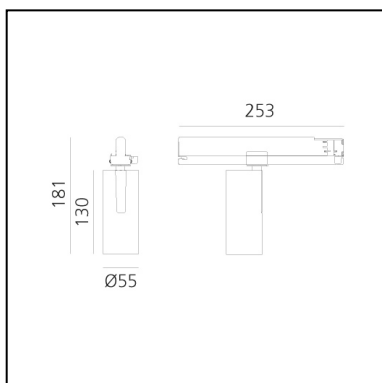

## LUMINAIRE

- Watt: **25W**
- Delivered lumens output: **1408lm**
- CCT: **2700K**
- Efficiency: **62%**
- Efficacy: **56.32lm/W**
- CRI: **90**
- Dimmable Typology: **Dali**

## DESCRIPTION

Three sizes with three different beam angles each (spot, flood, wide flood) obtained by means of refractive or hybrid optical units. Vector 55 track DALI zoom optic (22°-32°). Junction arm integrated in the spotlight's body to keep the barycentre aligned with the track and prevent any imbalance in possible suspension versions of the track. The junction allows 360° rotation and 90° tilting for maximum emission adjustment freedom. Vector 95 available only in track version. Version with compact 4-conductor (3p+n) adapter with hidden LED driver and not-dimmable phase selector.

## DIMENSIONS

- Height: **cm 18.1**
- Diameter: **cm 5.5**
- Base Length: **cm 25.3**
- Inclination: **-90+90**
- Rotation: **360°**