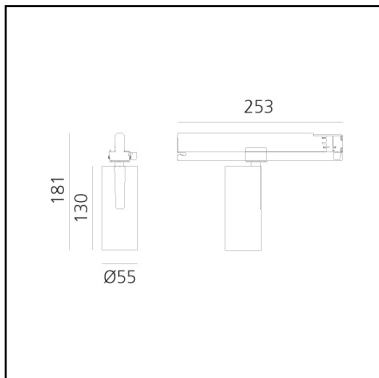

Vector Track 55 22° 2700K DALI

Brushed bronze

Carlotta de Bevilacqua

IP20    Dimmerable: 

LUMINAIRE

- Watt: **25W**
- Delivered lumens output: **1408lm**
- CCT: **2700K**
- Efficiency: **62%**
- Efficacy: **56.32lm/W**
- CRI: **90**
- Dimmable Typology: **Dali**

Notes

220/240Vac 50/60Hz Electronic ballast included.

DESCRIPTION

Three sizes with three different beam angles each (spot, flood, wide flood) obtained by means of refractive or hybrid optical units. Vector 55 track DALI zoom optic (22°-32°). Junction arm integrated in the spotlight's body to keep the barycentre aligned with the track and prevent any imbalance in possible suspension versions of the track. The junction allows 360° rotation and 90° tilting for maximum emission adjustment freedom. Vector 95 available only in track version. Version with compact 4-conductor (3p+n) adapter with hidden LED driver and not-dimmable phase selector.

PRODUCT CODE: AN11720

FEATURES

- Article Code: **AN11720**
- Colour: **Brushed Bronze**
- Installation: **ProjectorTrack**
- Series: **Architectural Indoor**
- Environment: **Indoor**
- design by: **Carlotta de Bevilacqua**

DIMENSIONS

- Height: **cm 18.1**
- Diameter: **cm 5.5**
- Base Length: **cm 25.3**
- Inclination: **-90+90**
- Rotation: **360°**

SOURCES INCLUDED

- Category: **Led**
- Number: **1**
- Watt: **25W**
- Color temperature (K): **2700K**