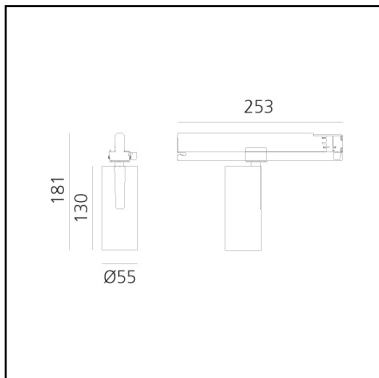

## LUMINAIRE

- Watt: **25W**
- Delivered lumens output: **1408lm**
- CCT: **2700K**
- Efficiency: **62%**
- Efficacy: **56.32lm/W**
- CRI: **90**
- Dimmable Typology: **Dali**

## DESCRIPTION

Three sizes with three different beam angles each (spot, flood, wide flood) obtained by means of refractive or hybrid optical units. Vector 55 track DALI zoom optic (22°-32°). Junction arm integrated in the spotlight's body to keep the barycentre aligned with the track and prevent any imbalance in possible suspension versions of the track. The junction allows 360° rotation and 90° tilting for maximum emission adjustment freedom. Vector 95 available only in track version. Version with compact 4-conductor (3p+n) adapter with hidden LED driver and not-dimmable phase selector.

## DIMENSIONS

- Height: **cm 18.1**
- Diameter: **cm 5.5**
- Base Length: **cm 25.3**
- Inclination: **-90+90**
- Rotation: **360°**