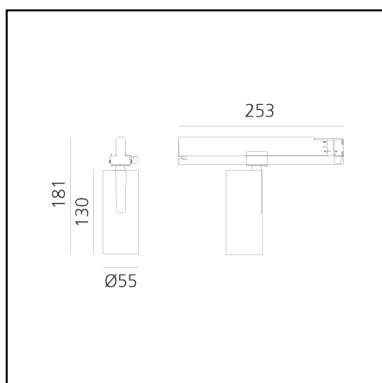

Vector Track 55 22° 2700K DALI White

Carlotta de Bevilacqua

IP20    Dimmerable: 

LUMINAIRE

- Watt: **25W**
- Delivered lumens output: **1408lm**
- CCT: **2700K**
- Efficiency: **62%**
- Efficacy: **56.32lm/W**
- CRI: **90**
- Dimmable Typology: **Dali**

Notes

220/240Vac 50/60Hz Electronic ballast included.

DESCRIPTION

Three sizes with three different beam angles each (spot, flood, wide flood) obtained by means of refractive or hybrid optical units. Vector 55 track DALI zoom optic (22°-32°). Junction arm integrated in the spotlight's body to keep the barycentre aligned with the track and prevent any imbalance in possible suspension versions of the track. The junction allows 360° rotation and 90° tilting for maximum emission adjustment freedom. Vector 95 available only in track version. Version with compact 4-conductor (3p+n) adapter with hidden LED driver and not-dimmable phase selector.

DIMENSIONS

- Height: **cm 18.1**
- Diameter: **cm 5.5**
- Base Length: **cm 25.3**
- Inclination: **-90+90**
- Rotation: **360°**

SOURCES INCLUDED

- Category: **Led**
- Number: **1**
- Watt: **25W**
- Color temperature (K): **2700K**