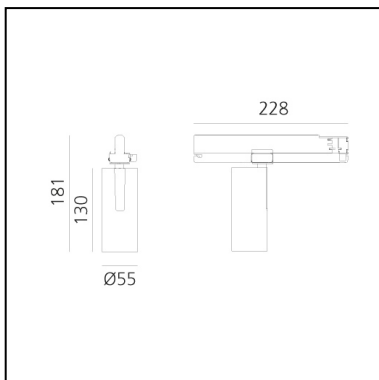

Vector Track 55 22° 2700K Undimmable Black

Carlotta de Bevilacqua

IP20   

LUMINAIRE

- Watt: **25W**
- Delivered lumens output: **1408lm**
- CCT: **2700K**
- Efficiency: **62%**
- Efficacy: **56.32lm/W**
- CRI: **90**

Notes

220/240Vac 50/60Hz Electronic ballast included.

DESCRIPTION

Three sizes with three different beam angles each (spot, flood, wide flood) obtained by means of refractive or hybrid optical units. Vector 55 track DALI zoom optic (22°-32°). Junction arm integrated in the spotlight's body to keep the barycentre aligned with the track and prevent any imbalance in possible suspension versions of the track. The junction allows 360° rotation and 90° tilting for maximum emission adjustment freedom. Vector 95 available only in track version. Version with compact 4-conductor (3p+n) adapter with hidden LED driver and not-dimmable phase selector.

DIMENSIONS

- Height: **cm 18.1**
- Diameter: **cm 5.5**
- Base Length: **cm 16.2**
- Inclination: **-90+90**
- Rotation: **360°**

SOURCES INCLUDED

- Category: **Led**
- Number: **1**
- Watt: **25W**
- Color temperature (K): **2700K**