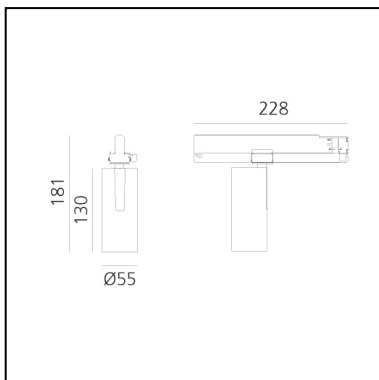

Vector Track 55 22° 2700K Undimmable Brushed bronze

Carlotta de Bevilacqua

IP20   

LUMINAIRE

- Watt: **25W**
- Delivered lumens output: **1408lm**
- CCT: **2700K**
- Efficiency: **62%**
- Efficacy: **56.32lm/W**
- CRI: **90**

Notes

220/240Vac 50/60Hz Electronic ballast included.

DESCRIPTION

Three sizes with three different beam angles each (spot, flood, wide flood) obtained by means of refractive or hybrid optical units. Vector 55 track DALI zoom optic (22°-32°). Junction arm integrated in the spotlight's body to keep the barycentre aligned with the track and prevent any imbalance in possible suspension versions of the track. The junction allows 360° rotation and 90° tilting for maximum emission adjustment freedom. Vector 95 available only in track version. Version with compact 4-conductor (3p+n) adapter with hidden LED driver and not-dimmable phase selector.

DIMENSIONS

- Height: **cm 18.1**
- Diameter: **cm 5.5**
- Base Length: **cm 16.2**
- Inclination: **-90+90**
- Rotation: **360°**

SOURCES INCLUDED

- Category: **Led**
- Number: **1**
- Watt: **25W**
- Color temperature (K): **2700K**