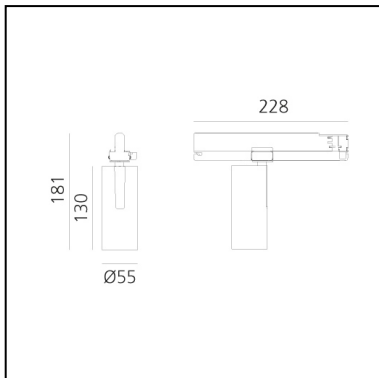

Vector Track 55 22° 2700K Undimmable Brushed silver

Carlotta de Bevilacqua

IP20   

LUMINAIRE

- Watt: **25W**
- Delivered lumens output: **1408lm**
- CCT: **2700K**
- Efficiency: **62%**
- Efficacy: **56.32lm/W**
- CRI: **90**

Notes

220/240Vac 50/60Hz Electronic ballast included.

DESCRIPTION

Three sizes with three different beam angles each (spot, flood, wide flood) obtained by means of refractive or hybrid optical units. Vector 55 track DALI zoom optic (22°-32°). Junction arm integrated in the spotlight's body to keep the barycentre aligned with the track and prevent any imbalance in possible suspension versions of the track. The junction allows 360° rotation and 90° tilting for maximum emission adjustment freedom. Vector 95 available only in track version. Version with compact 4-conductor (3p+n) adapter with hidden LED driver and not-dimmable phase selector.

PRODUCT CODE: AN11215

FEATURES

- Article Code: **AN11215**
- Colour: **Brushed Silver**
- Installation: **ProjectorTrack**
- Series: **Architectural Indoor**
- Environment: **Indoor**
- design by: **Carlotta de Bevilacqua**

DIMENSIONS

- Height: **cm 18.1**
- Diameter: **cm 5.5**
- Base Length: **cm 16.2**
- Inclination: **-90+90**
- Rotation: **360°**

SOURCES INCLUDED

- Category: **Led**
- Number: **1**
- Watt: **25W**
- Color temperature (K): **2700K**