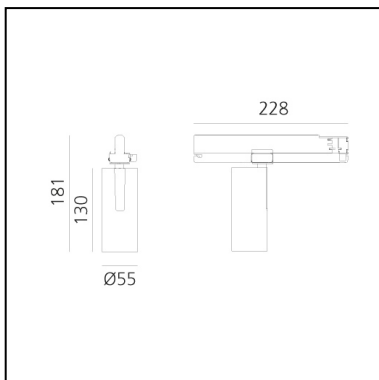

Vector Track 55 22° 2700K Undimmable White

Carlotta de Bevilacqua

IP20   

LUMINAIRE

- Watt: **25W**
- Delivered lumens output: **1408lm**
- CCT: **2700K**
- Efficiency: **62%**
- Efficacy: **56.32lm/W**
- CRI: **90**

Notes

220/240Vac 50/60Hz Electronic ballast included.

DESCRIPTION

Three sizes with three different beam angles each (spot, flood, wide flood) obtained by means of refractive or hybrid optical units. Vector 55 track DALI zoom optic (22°-32°). Junction arm integrated in the spotlight's body to keep the barycentre aligned with the track and prevent any imbalance in possible suspension versions of the track. The junction allows 360° rotation and 90° tilting for maximum emission adjustment freedom. Vector 95 available only in track version. Version with compact 4-conductor (3p+n) adapter with hidden LED driver and not-dimmable phase selector.

PRODUCT CODE: AN11201

FEATURES

- Article Code: **AN11201**
- Colour: **White**
- Installation: **ProjectorTrack**
- Series: **Architectural Indoor**
- Environment: **Indoor**
- design by: **Carlotta de Bevilacqua**

DIMENSIONS

- Height: **cm 18.1**
- Diameter: **cm 5.5**
- Base Length: **cm 16.2**
- Inclination: **-90+90**
- Rotation: **360°**

SOURCES INCLUDED

- Category: **Led**
- Number: **1**
- Watt: **25W**
- Color temperature (K): **2700K**