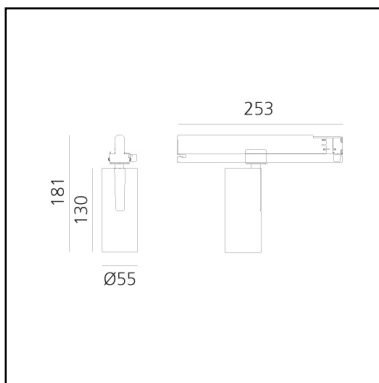

Vector Track 55 22° 3000K DALI Black

Carlotta de Bevilacqua

IP20    Dimmerable: 

LUMINAIRE

- Watt: **25W**
- Delivered lumens output: **1466lm**
- CCT: **3000K**
- Efficiency: **62%**
- Efficacy: **58.62lm/W**
- CRI: **90**
- Dimmable Typology: **Dali**

Notes

220/240Vac 50/60Hz Electronic ballast included.

DESCRIPTION

Three sizes with three different beam angles each (spot, flood, wide flood) obtained by means of refractive or hybrid optical units. Vector 55 track DALI zoom optic (22°-32°). Junction arm integrated in the spotlight's body to keep the barycentre aligned with the track and prevent any imbalance in possible suspension versions of the track. The junction allows 360° rotation and 90° tilting for maximum emission adjustment freedom. Vector 95 available only in track version. Version with compact 4-conductor (3p+n) adapter with hidden LED driver and not-dimmable phase selector.

PRODUCT CODE: AN10704

FEATURES

- Article Code: **AN10704**
- Colour: **Black**
- Installation: **ProjectorTrack**
- Series: **Architectural Indoor**
- Environment: **Indoor**
- design by: **Carlotta de Bevilacqua**

DIMENSIONS

- Height: **cm 18.1**
- Diameter: **cm 5.5**
- Base Length: **cm 25.3**
- Inclination: **-90+90**
- Rotation: **360°**

SOURCES INCLUDED

- Category: **Led**
- Number: **1**
- Watt: **26W**
- Color temperature (K): **3000K**
- CRI: **90**
- Color Tolerance: **MacAdam 3SDCM**
- Service Life: **L80 (9K) > 50000h**