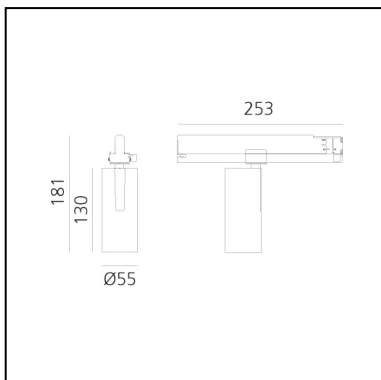

Vector Track 55 22° 3000K DALI

Brushed bronze

Carlotta de Bevilacqua

IP20    Dimmerable: 

LUMINAIRE

- Watt: **25W**
- Delivered lumens output: **1466lm**
- CCT: **3000K**
- Efficiency: **62%**
- Efficacy: **58.62lm/W**
- CRI: **90**
- Dimmable Typology: **Dali**

Notes

220/240Vac 50/60Hz Electronic ballast included.

DESCRIPTION

Three sizes with three different beam angles each (spot, flood, wide flood) obtained by means of refractive or hybrid optical units. Vector 55 track DALI zoom optic (22°-32°). Junction arm integrated in the spotlight's body to keep the barycentre aligned with the track and prevent any imbalance in possible suspension versions of the track. The junction allows 360° rotation and 90° tilting for maximum emission adjustment freedom. Vector 95 available only in track version. Version with compact 4-conductor (3p+n) adapter with hidden LED driver and not-dimmable phase selector.

PRODUCT CODE: AN10720

FEATURES

- Article Code: **AN10720**
- Colour: **Brushed Bronze**
- Installation: **ProjectorTrack**
- Series: **Architectural Indoor**
- Environment: **Indoor**
- design by: **Carlotta de Bevilacqua**

DIMENSIONS

- Height: **cm 18.1**
- Diameter: **cm 5.5**
- Base Length: **cm 25.3**
- Inclination: **-90+90**
- Rotation: **360°**

SOURCES INCLUDED

- Category: **Led**
- Number: **1**
- Watt: **26W**
- Color temperature (K): **3000K**
- CRI: **90**
- Color Tolerance: **MacAdam 3SDCM**
- Service Life: **L80 (9K) > 50000h**