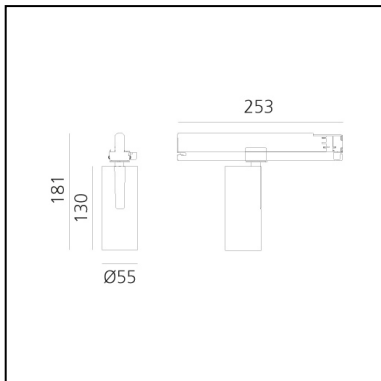

Vector Track 55 22° 3000K DALI

Brushed copper

Carlotta de Bevilacqua

IP20    Dimmerable: 

LUMINAIRE

- Watt: **25W**
- Delivered lumens output: **1466lm**
- CCT: **3000K**
- Efficiency: **62%**
- Efficacy: **58.62lm/W**
- CRI: **90**
- Dimmable Typology: **Dali**

Notes

220/240Vac 50/60Hz Electronic ballast included.

DESCRIPTION

Three sizes with three different beam angles each (spot, flood, wide flood) obtained by means of refractive or hybrid optical units. Vector 55 track DALI zoom optic (22°-32°). Junction arm integrated in the spotlight's body to keep the barycentre aligned with the track and prevent any imbalance in possible suspension versions of the track. The junction allows 360° rotation and 90° tilting for maximum emission adjustment freedom. Vector 95 available only in track version. Version with compact 4-conductor (3p+n) adapter with hidden LED driver and not-dimmable phase selector.

PRODUCT CODE: AN10718

FEATURES

- Article Code: **AN10718**
- Colour: **Brushed Copper**
- Installation: **Track**
- Series: **Architectural Indoor**
- Environment: **Indoor**
- design by: **Carlotta de Bevilacqua**

DIMENSIONS

- Height: **cm 18.1**
- Diameter: **cm 5.5**
- Base Length: **cm 25.3**
- Inclination: **-90+90**
- Rotation: **360°**

SOURCES INCLUDED

- Category: **Led**
- Number: **1**
- Watt: **26W**
- Color temperature (K): **3000K**
- CRI: **90**
- Color Tolerance: **MacAdam 3SDCM**
- Service Life: **L80 (9K) > 50000h**