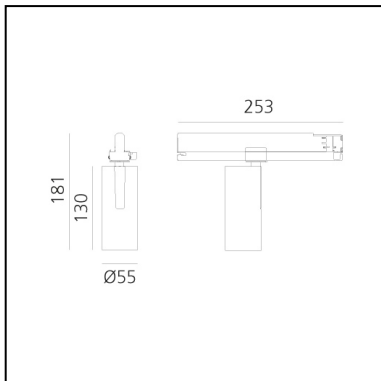

Vector Track 55 22° 3000K DALI

Brushed silver

Carlotta de Bevilacqua

IP20    Dimmerable: 

LUMINAIRE

- Watt: **25W**
- Delivered lumens output: **1466lm**
- CCT: **3000K**
- Efficiency: **62%**
- Efficacy: **58.62lm/W**
- CRI: **90**
- Dimmable Typology: **Dali**

Notes

220/240Vac 50/60Hz Electronic ballast included.

DESCRIPTION

Three sizes with three different beam angles each (spot, flood, wide flood) obtained by means of refractive or hybrid optical units. Vector 55 track DALI zoom optic (22°-32°). Junction arm integrated in the spotlight's body to keep the barycentre aligned with the track and prevent any imbalance in possible suspension versions of the track. The junction allows 360° rotation and 90° tilting for maximum emission adjustment freedom. Vector 95 available only in track version. Version with compact 4-conductor (3p+n) adapter with hidden LED driver and not-dimmable phase selector.

PRODUCT CODE: AN10715

FEATURES

- Article Code: **AN10715**
- Colour: **Brushed Silver**
- Installation: **Track**
- Series: **Architectural Indoor**
- Environment: **Indoor**
- design by: **Carlotta de Bevilacqua**

DIMENSIONS

- Height: **cm 18.1**
- Diameter: **cm 5.5**
- Base Length: **cm 25.3**
- Inclination: **-90+90**
- Rotation: **360°**

SOURCES INCLUDED

- Category: **Led**
- Number: **1**
- Watt: **26W**
- Color temperature (K): **3000K**
- CRI: **90**
- Color Tolerance: **MacAdam 3SDCM**
- Service Life: **L80 (9K) > 50000h**