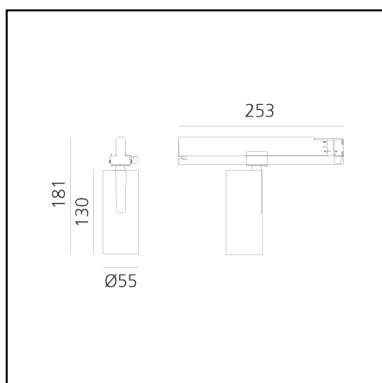

## LUMINAIRE

- Watt: **25W**
- Delivered lumens output: **1466lm**
- CCT: **3000K**
- Efficiency: **62%**
- Efficacy: **58.62lm/W**
- CRI: **90**
- Dimmable Typology: **Dali**

## DESCRIPTION

Three sizes with three different beam angles each (spot, flood, wide flood) obtained by means of refractive or hybrid optical units. Vector 55 track DALI zoom optic (22°-32°). Junction arm integrated in the spotlight's body to keep the barycentre aligned with the track and prevent any imbalance in possible suspension versions of the track. The junction allows 360° rotation and 90° tilting for maximum emission adjustment freedom. Vector 95 available only in track version. Version with compact 4-conductor (3p+n) adapter with hidden LED driver and not-dimmable phase selector.

## DIMENSIONS

- Height: **cm 18.1**
- Diameter: **cm 5.5**
- Base Length: **cm 25.3**
- Inclination: **-90+90**
- Rotation: **360°**