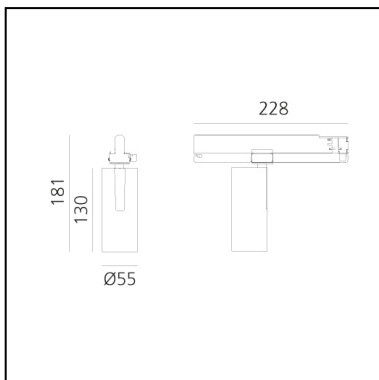

Vector Track 55 22° 3000K Undimmable Black

Carlotta de Bevilacqua

DESCRIPTION

Three sizes with three different beam angles each (spot, flood, wide flood) obtained by means of refractive or hybrid optical units. Vector 55 track DALI zoom optic (22°-32°). Junction arm integrated in the spotlight's body to keep the barycentre aligned with the track and prevent any imbalance in possible suspension versions of the track. The junction allows 360° rotation and 90° tilting for maximum emission adjustment freedom. Vector 95 available only in track version. Version with compact 4-conductor (3p+n) adapter with hidden LED driver and not-dimmable phase selector.

IP20   

LUMINAIRE

- Watt: **25W**
- Delivered lumens output: **1466lm**
- CCT: **3000K**
- Efficiency: **62%**
- Efficacy: **58.62lm/W**
- CRI: **90**

Notes

220/240Vac 50/60Hz Electronic ballast included.

PRODUCT CODE: AN10204

FEATURES

- Article Code: **AN10204**
- Colour: **Black**
- Installation: **ProjectorTrack**
- Series: **Architectural Indoor**
- Environment: **Indoor**
- design by: **Carlotta de Bevilacqua**

DIMENSIONS

- Height: **cm 18.1**
- Diameter: **cm 5.5**
- Base Length: **cm 16.2**
- Inclination: **-90+90**
- Rotation: **360°**

SOURCES INCLUDED

- Category: **Led**
- Number: **1**
- Watt: **26W**
- Color temperature (K): **3000K**
- CRI: **90**
- Color Tolerance: **MacAdam 3SDCM**
- Service Life: **L80 (9K) > 50000h**