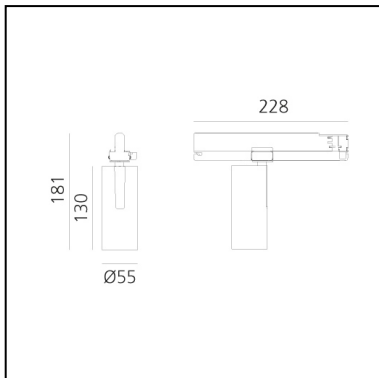

## LUMINAIRE

- Watt: **25W**
- Delivered lumens output: **1466lm**
- CCT: **3000K**
- Efficiency: **62%**
- Efficacy: **58.62lm/W**
- CRI: **90**

## DESCRIPTION

Three sizes with three different beam angles each (spot, flood, wide flood) obtained by means of refractive or hybrid optical units. Vector 55 track DALI zoom optic (22°-32°). Junction arm integrated in the spotlight's body to keep the barycentre aligned with the track and prevent any imbalance in possible suspension versions of the track. The junction allows 360° rotation and 90° tilting for maximum emission adjustment freedom. Vector 95 available only in track version. Version with compact 4-conductor (3p+n) adapter with hidden LED driver and not-dimmable phase selector.

## DIMENSIONS

- Height: **cm 18.1**
- Diameter: **cm 5.5**
- Base Length: **cm 16.2**
- Inclination: **-90+90**
- Rotation: **360°**