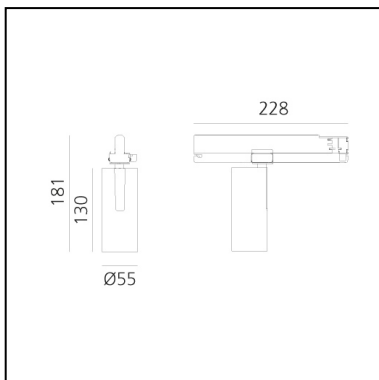

Vector Track 55 22° 3000K Undimmable White

Carlotta de Bevilacqua

IP20   

LUMINAIRE

- Watt: **25W**
- Delivered lumens output: **1466lm**
- CCT: **3000K**
- Efficiency: **62%**
- Efficacy: **58.62lm/W**
- CRI: **90**

Notes

220/240Vac 50/60Hz Electronic ballast included.

DESCRIPTION

Three sizes with three different beam angles each (spot, flood, wide flood) obtained by means of refractive or hybrid optical units. Vector 55 track DALI zoom optic (22°-32°). Junction arm integrated in the spotlight's body to keep the barycentre aligned with the track and prevent any imbalance in possible suspension versions of the track. The junction allows 360° rotation and 90° tilting for maximum emission adjustment freedom. Vector 95 available only in track version. Version with compact 4-conductor (3p+n) adapter with hidden LED driver and not-dimmable phase selector.

PRODUCT CODE: AN10201

FEATURES

- Article Code: **AN10201**
- Colour: **White**
- Installation: **ProjectorTrack**
- Series: **Architectural Indoor**
- Environment: **Indoor**
- design by: **Carlotta de Bevilacqua**

DIMENSIONS

- Height: **cm 18.1**
- Diameter: **cm 5.5**
- Base Length: **cm 16.2**
- Inclination: **-90+90**
- Rotation: **360°**

SOURCES INCLUDED

- Category: **Led**
- Number: **1**
- Watt: **26W**
- Color temperature (K): **3000K**
- CRI: **90**
- Color Tolerance: **MacAdam 3SDCM**
- Service Life: **L80 (9K) > 50000h**