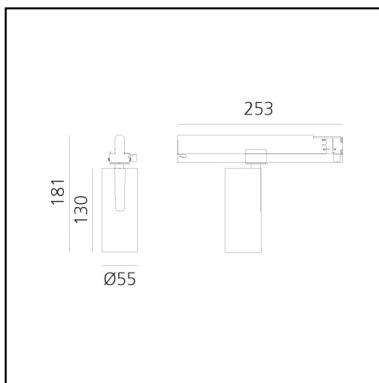

Vector Track 55 22° 4000K DALI Black

Carlotta de Bevilacqua

IP20    Dimmerable: 

LUMINAIRE

- Watt: **25W**
- Delivered lumens output: **1489lm**
- CCT: **4000K**
- Efficiency: **62%**
- Efficacy: **59.55lm/W**
- CRI: **90**
- Dimmable Typology: **Dali**

Notes

220/240Vac 50/60Hz Electronic ballast included.

DESCRIPTION

Three sizes with three different beam angles each (spot, flood, wide flood) obtained by means of refractive or hybrid optical units. Vector 55 track DALI zoom optic (22°-32°). Junction arm integrated in the spotlight's body to keep the barycentre aligned with the track and prevent any imbalance in possible suspension versions of the track. The junction allows 360° rotation and 90° tilting for maximum emission adjustment freedom. Vector 95 available only in track version. Version with compact 4-conductor (3p+n) adapter with hidden LED driver and not-dimmable phase selector.

PRODUCT CODE: AN15704

FEATURES

- Article Code: **AN15704**
- Colour: **Black**
- Installation: **ProjectorTrack**
- Series: **Architectural Indoor**
- Environment: **Indoor**
- design by: **Carlotta de Bevilacqua**

DIMENSIONS

- Height: **cm 18.1**
- Diameter: **cm 5.5**
- Base Length: **cm 25.3**
- Inclination: **-90+90**
- Rotation: **360°**

SOURCES INCLUDED

- Category: **Led**
- Number: **1**
- Watt: **25W**
- Color temperature (K): **4000K**