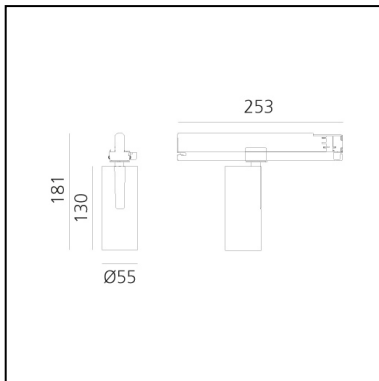

Vector Track 55 22° 4000K DALI Brushed Bronze

Carlotta de Bevilacqua

IP20    Dimmerable: 

LUMINAIRE

- Watt: **25W**
- Delivered lumens output: **1489lm**
- CCT: **4000K**
- Efficiency: **62%**
- Efficacy: **59.55lm/W**
- CRI: **90**
- Dimmable Typology: **Dali**

Notes

220/240Vac 50/60Hz Electronic ballast included.

DESCRIPTION

Three sizes with three different beam angles each (spot, flood, wide flood) obtained by means of refractive or hybrid optical units. Vector 55 track DALI zoom optic (22°-32°). Junction arm integrated in the spotlight's body to keep the barycentre aligned with the track and prevent any imbalance in possible suspension versions of the track. The junction allows 360° rotation and 90° tilting for maximum emission adjustment freedom. Vector 95 available only in track version. Version with compact 4-conductor (3p+n) adapter with hidden LED driver and not-dimmable phase selector.

DIMENSIONS

- Height: **cm 18.1**
- Diameter: **cm 5.5**
- Base Length: **cm 25.3**
- Inclination: **-90+90**
- Rotation: **360°**

SOURCES INCLUDED

- Category: **Led**
- Number: **1**
- Watt: **25W**
- Color temperature (K): **4000K**