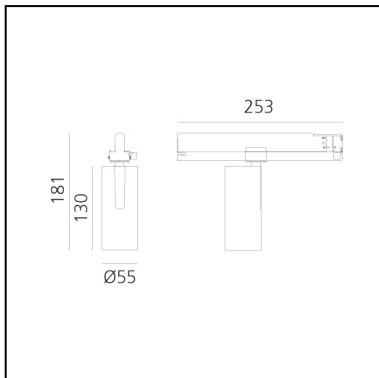

## LUMINAIRE

- Watt: **25W**
- Delivered lumens output: **1489lm**
- CCT: **4000K**
- Efficiency: **62%**
- Efficacy: **59.55lm/W**
- CRI: **90**
- Dimmable Typology: **Dali**

## DESCRIPTION

Three sizes with three different beam angles each (spot, flood, wide flood) obtained by means of refractive or hybrid optical units. Vector 55 track DALI zoom optic (22°-32°). Junction arm integrated in the spotlight's body to keep the barycentre aligned with the track and prevent any imbalance in possible suspension versions of the track. The junction allows 360° rotation and 90° tilting for maximum emission adjustment freedom. Vector 95 available only in track version. Version with compact 4-conductor (3p+n) adapter with hidden LED driver and not-dimmable phase selector.

## DIMENSIONS

- Height: **cm 18.1**
- Diameter: **cm 5.5**
- Base Length: **cm 25.3**
- Inclination: **-90+90**
- Rotation: **360°**