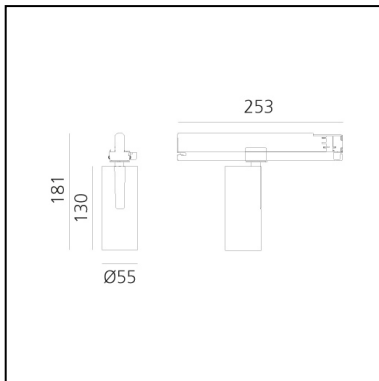

Vector Track 55 22° 4000K DALI Brushed Silver

Carlotta de Bevilacqua

IP20    Dimmerable: 

LUMINAIRE

- Watt: **25W**
- Delivered lumens output: **1489lm**
- CCT: **4000K**
- Efficiency: **62%**
- Efficacy: **59.55lm/W**
- CRI: **90**
- Dimmable Typology: **Dali**

Notes

220/240Vac 50/60Hz Electronic ballast included.

DESCRIPTION

Three sizes with three different beam angles each (spot, flood, wide flood) obtained by means of refractive or hybrid optical units. Vector 55 track DALI zoom optic (22°-32°). Junction arm integrated in the spotlight's body to keep the barycentre aligned with the track and prevent any imbalance in possible suspension versions of the track. The junction allows 360° rotation and 90° tilting for maximum emission adjustment freedom. Vector 95 available only in track version. Version with compact 4-conductor (3p+n) adapter with hidden LED driver and not-dimmable phase selector.

PRODUCT CODE: AN15715

FEATURES

- Article Code: **AN15715**
- Colour: **Brushed Silver**
- Installation: **ProjectorTrack**
- Series: **Architectural Indoor**
- Environment: **Indoor**
- design by: **Carlotta de Bevilacqua**

DIMENSIONS

- Height: **cm 18.1**
- Diameter: **cm 5.5**
- Base Length: **cm 25.3**
- Inclination: **-90+90**
- Rotation: **360°**

SOURCES INCLUDED

- Category: **Led**
- Number: **1**
- Watt: **25W**
- Color temperature (K): **4000K**