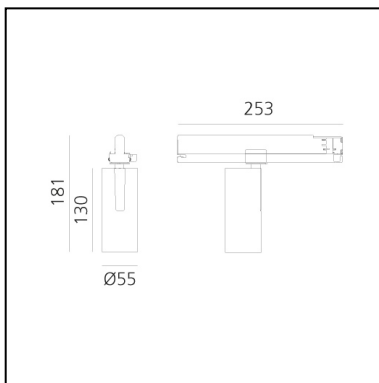

Vector Track 55 22° 4000K DALI White

Carlotta de Bevilacqua

IP20    Dimmerable: 

LUMINAIRE

- Watt: **25W**
- Delivered lumens output: **1489lm**
- CCT: **4000K**
- Efficiency: **62%**
- Efficacy: **59.55lm/W**
- CRI: **90**
- Dimmable Typology: **Dali**

Notes

220/240Vac 50/60Hz Electronic ballast included.

DESCRIPTION

Three sizes with three different beam angles each (spot, flood, wide flood) obtained by means of refractive or hybrid optical units. Vector 55 track DALI zoom optic (22°-32°). Junction arm integrated in the spotlight's body to keep the barycentre aligned with the track and prevent any imbalance in possible suspension versions of the track. The junction allows 360° rotation and 90° tilting for maximum emission adjustment freedom. Vector 95 available only in track version. Version with compact 4-conductor (3p+n) adapter with hidden LED driver and not-dimmable phase selector.

DIMENSIONS

- Height: **cm 18.1**
- Diameter: **cm 5.5**
- Base Length: **cm 25.3**
- Inclination: **-90+90**
- Rotation: **360°**

SOURCES INCLUDED

- Category: **Led**
- Number: **1**
- Watt: **25W**
- Color temperature (K): **4000K**